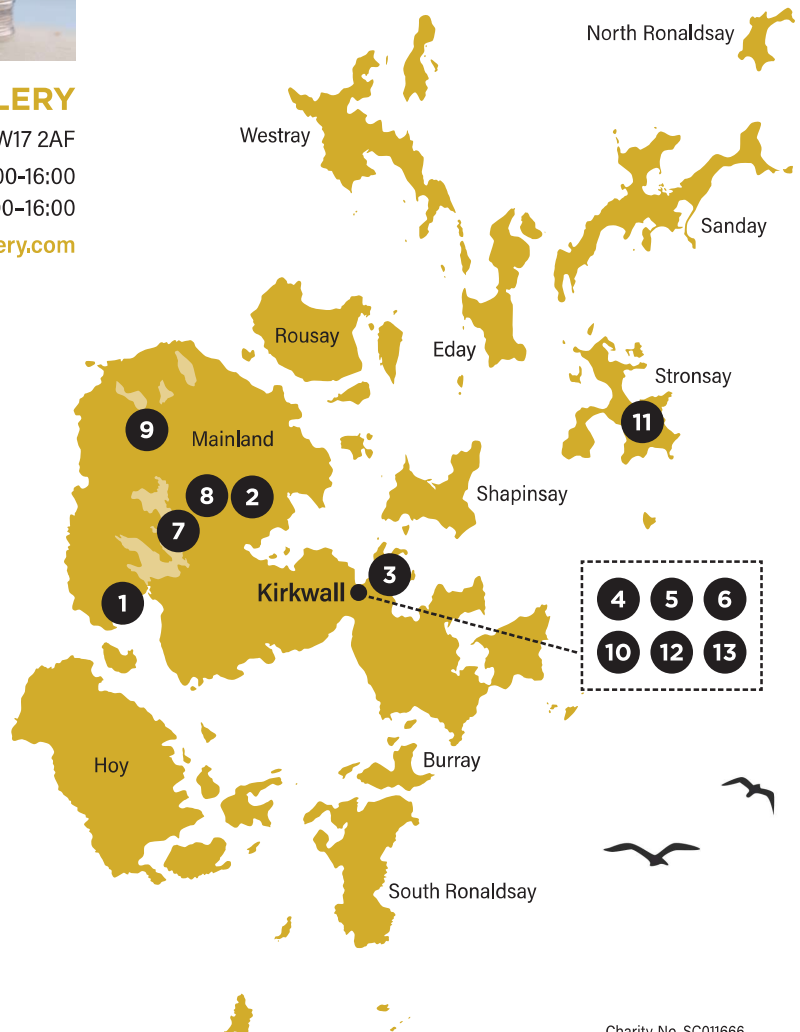

Saturday 20 & 27 June, 10:00–16:00

Sunday 21 & 28 June, 10:00–16:00

8

THE ORKNEY WOODTURNER

Howar, Grimeston, Harray KW17 2JT

Saturday 20 & 27 June, 10:00–17:00

Sunday 21 & 28 June, 12:00–16:00

www.michael-sinclair-woodturner.co.uk

9

STUART BROADHURST CERAMICS

Sabiston Mill, Dounby KW17 2HS
 Saturday 20 & 27 June, 13:00-17:00
 Sunday 21 & 28 June, 13:00-17:00

12

DONNA EUNSON

Craft Fair, Masonic Hall, Castle Street, Kirkwall KW15 1DF and
 Orkney Arts & Crafts Summer Exhibition at Kirkwall Town Hall
 Saturday 27 June, 09:00-16:00
 Sunday 21 June, 09:00-16:00

10

CARRIE PAXTON GLASS DESIGN

Ingaskeldt Studio, Quoydandy Loan, Kirkwall KW15 1SR
 Saturday 20 & 27 June, 12:00-16:00
 Sunday 21 & 28 June, 12:00-16:00
www.carriepaxton.com

13

CHLOE JOWETT

10 St Olaf's Wynd, Kirkwall, KW15 1JB
 Saturday 20 & 27 June, 10:00-14:00
 Sunday 21 & 28 June, 10:00-14:00
www.scotlandartists.com

11

MARION MILLER JEWELLERY

Blinkbonny, Stronsay KW17 2AF
 Saturday 20 & 27 June, 11:00-16:00
 Sunday 21 & 28 June, 11:00-16:00
www.marionmillerjewellery.com

St MAGNUS
 INTERNATIONAL
 FESTIVAL

www.stmagnusfestival.com